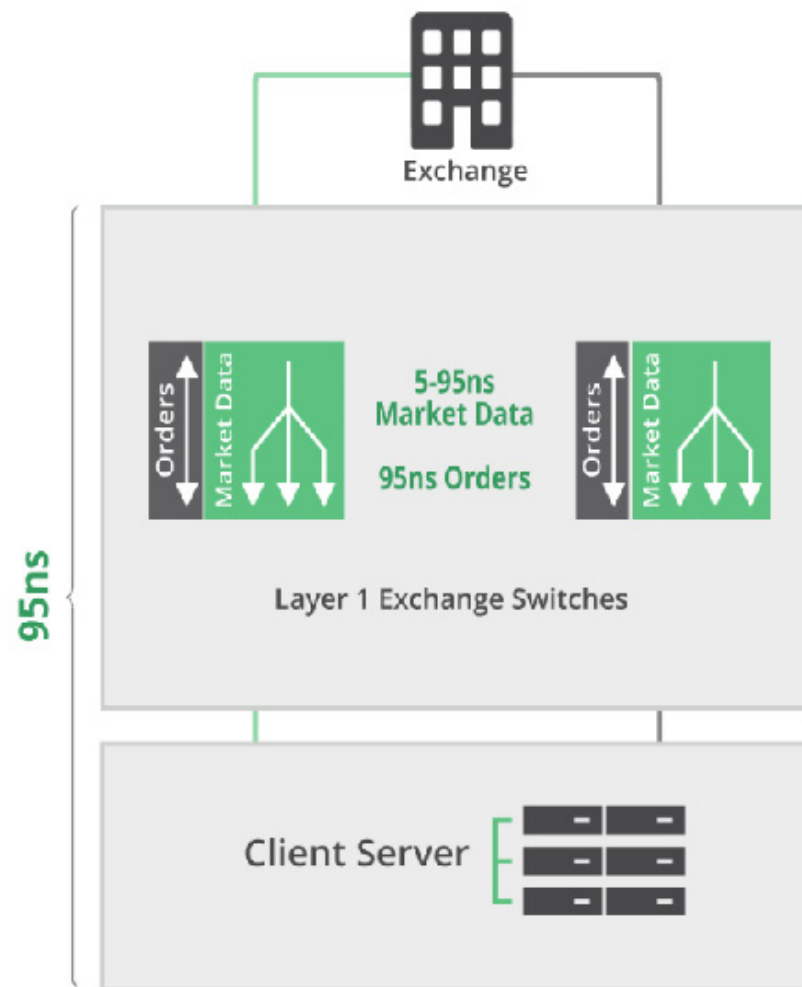

NetXpress

NetXpress Ultra

Pioneering the new industry standard

SERVICES

Colocation

Hosted services in the same colocation facilities as the exchanges matching engine

WAN Connectivity

High-speed, fully redundant network with 1Mb-10Gb dedicated bandwidth between colocation facilities