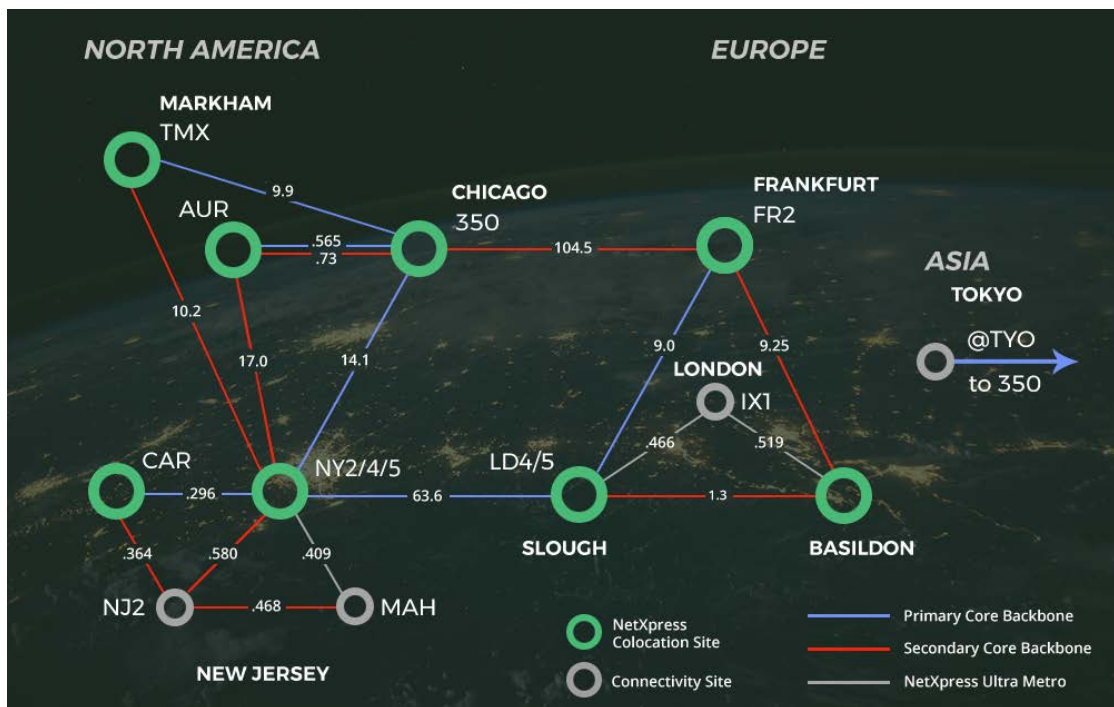

NetXpress

NetXpress Ultra

Pioneering the new industry standard

SERVICES

Colocation

Hosted services in the same colocation facilities as the exchanges matching engine

WAN Connectivity

High-speed, fully redundant network with 1Mb-10Gb dedicated bandwidth between colocation facilities